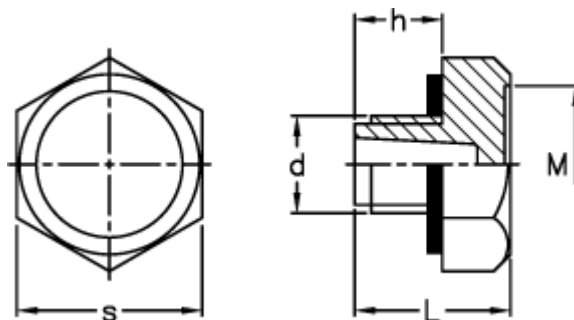

Data Sheet

Article number: 2311058291

Description: E+G Plug
TN.25x1.5

Measures

d = M25x1,5

h = 12

L = 20

M = 25.0

s = 32

Tightening torque N m = 10 to 12